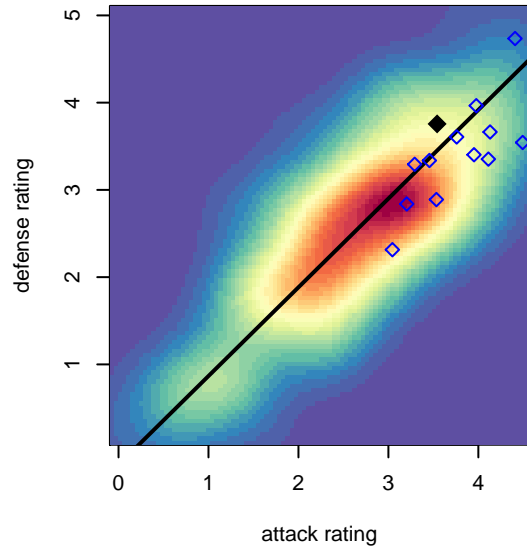

**attack and defense rating
relative to others at age
and all opponents in last 13 months**