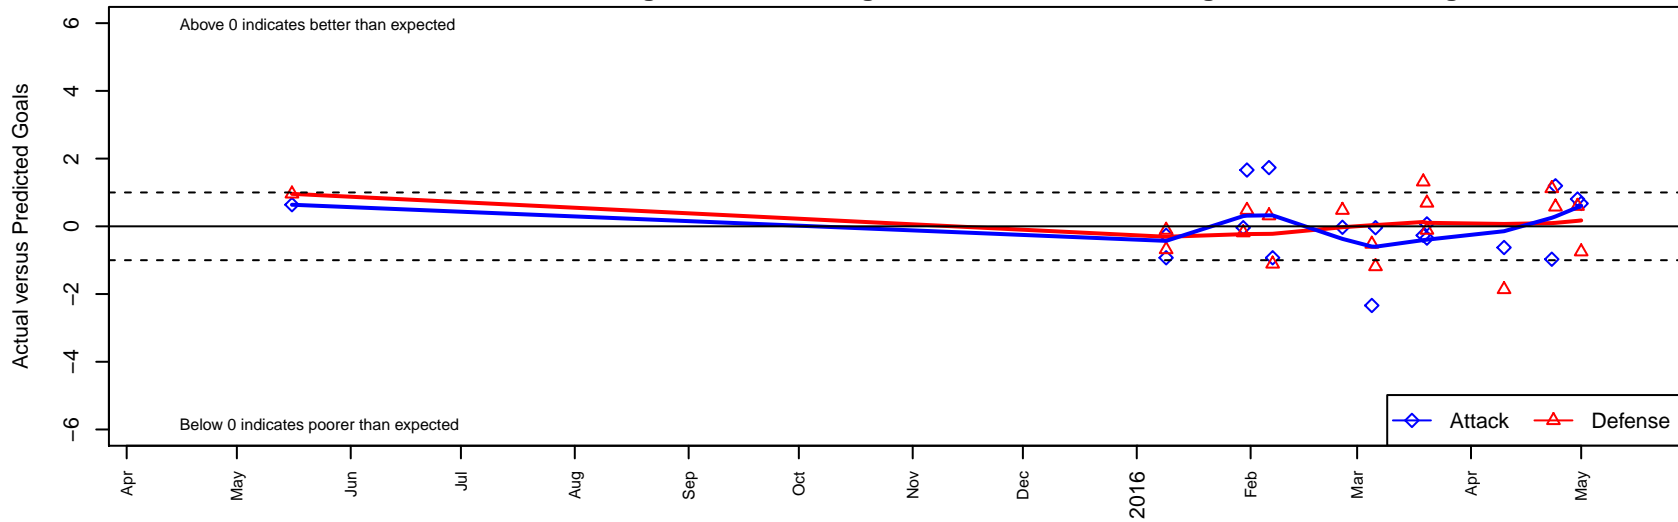

# WPFC A ENCL G98

Washington Premier FC  
Tacoma, WA  
G98 total strength=1853  
attack=34.52 defense=42.79  
fall league = ECNL U17

alt names used:  
Washington Premier ECNL U17  
WPFC GU16 ECNL (WA)

Venues played:  
2015 Showcase of Champions Premier U16  
2015 NWCL U18  
2015 ECNL U17

**WPFC A ENCL G98**  
Dots are actual minus expected GF (blue circles) and GA (red triangles).  
Blue line is smoothed change in attack strength. Red is smoothed change in defense strength.

**attack and defense variance (black dot)  
relative to other teams  
and top 10 in region**