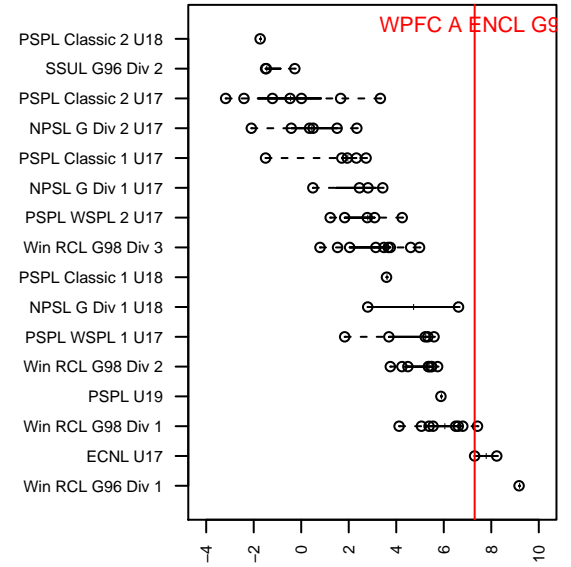

**attack and defense rating
relative to others at age
and all opponents in last 13 months**